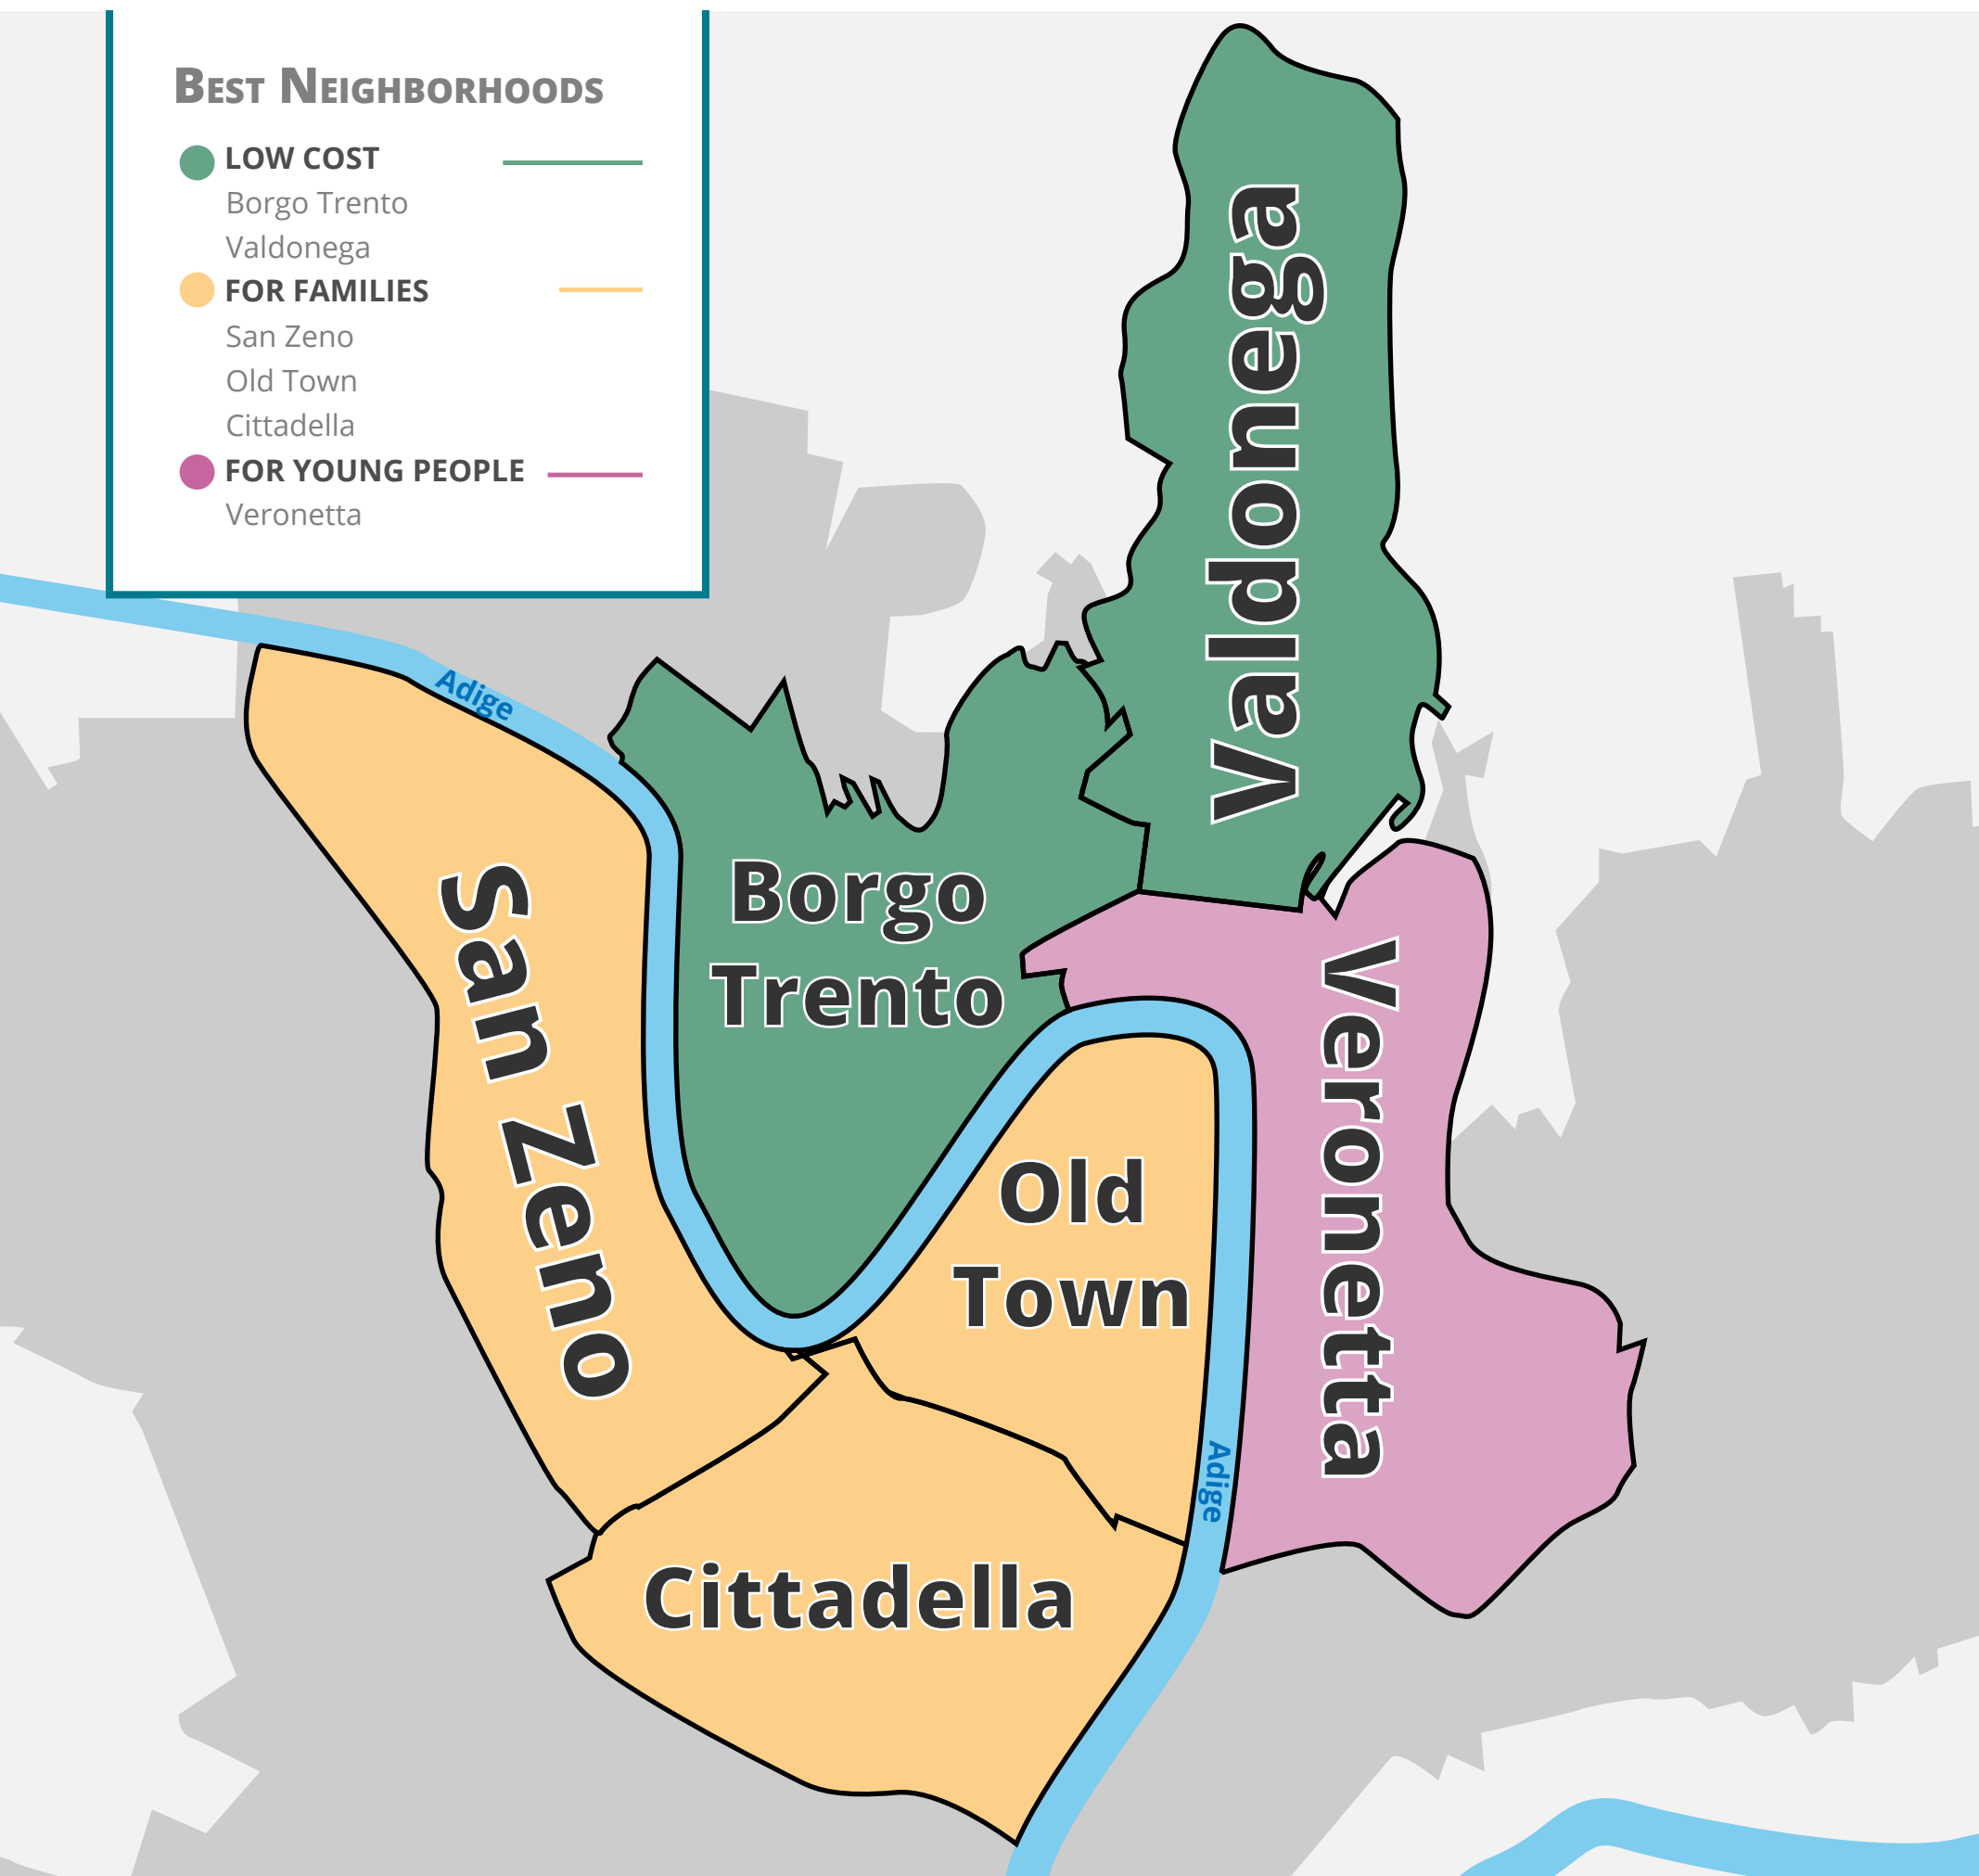

VERONA

neighborhoods map

BEST NEIGHBORHOODS

- LOW COST**
 - Borgo Trento
 - Valdonega
- FOR FAMILIES**
 - San Zeno
 - Old Town
 - Cittadella
- FOR YOUNG PEOPLE**
 - Veronetta

- NOT RECOMMENDED** (Red outline)
- RECOMMENDED** (Green outline)