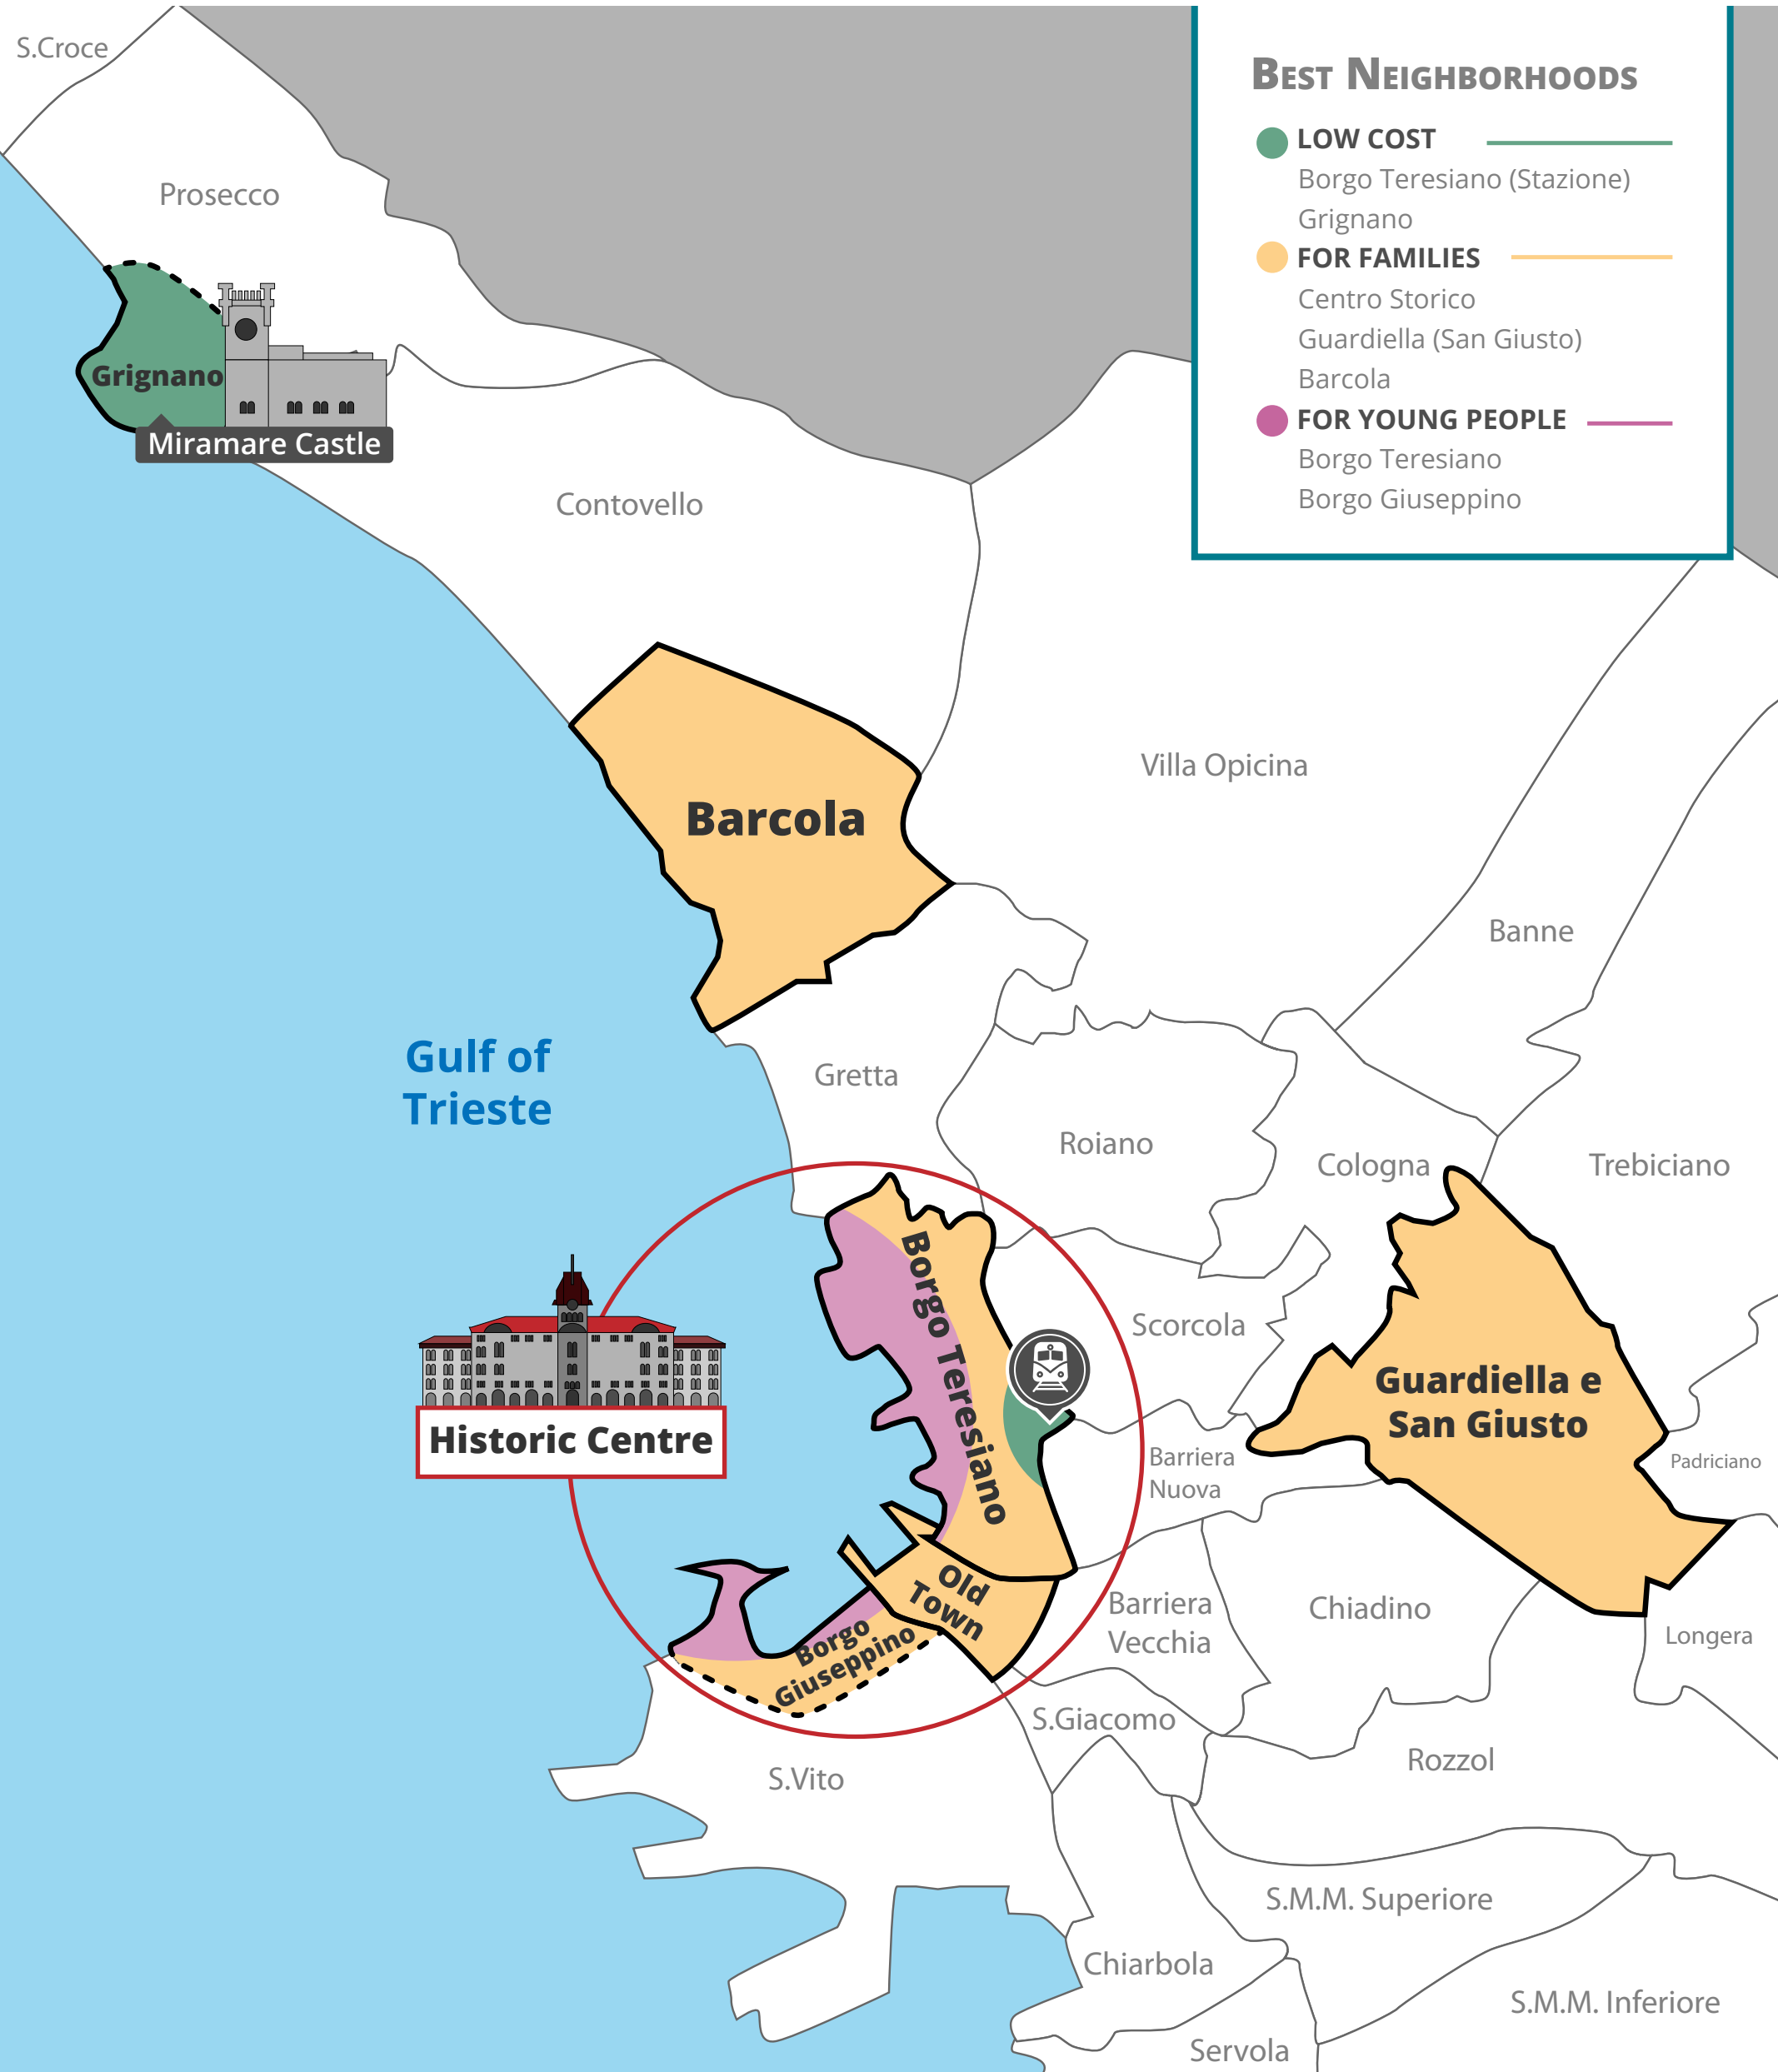

TRIESTE

neighborhoods map

WHERE SLAPP

BEST NEIGHBORHOODS

- LOW COST**
 - Borgo Teresiano (Stazione)
 - Grignano
- FOR FAMILIES**
 - Centro Storico
 - Guardiella (San Giusto)
 - Barcola
- FOR YOUNG PEOPLE**
 - Borgo Teresiano
 - Borgo Giuseppino

Historic Centre