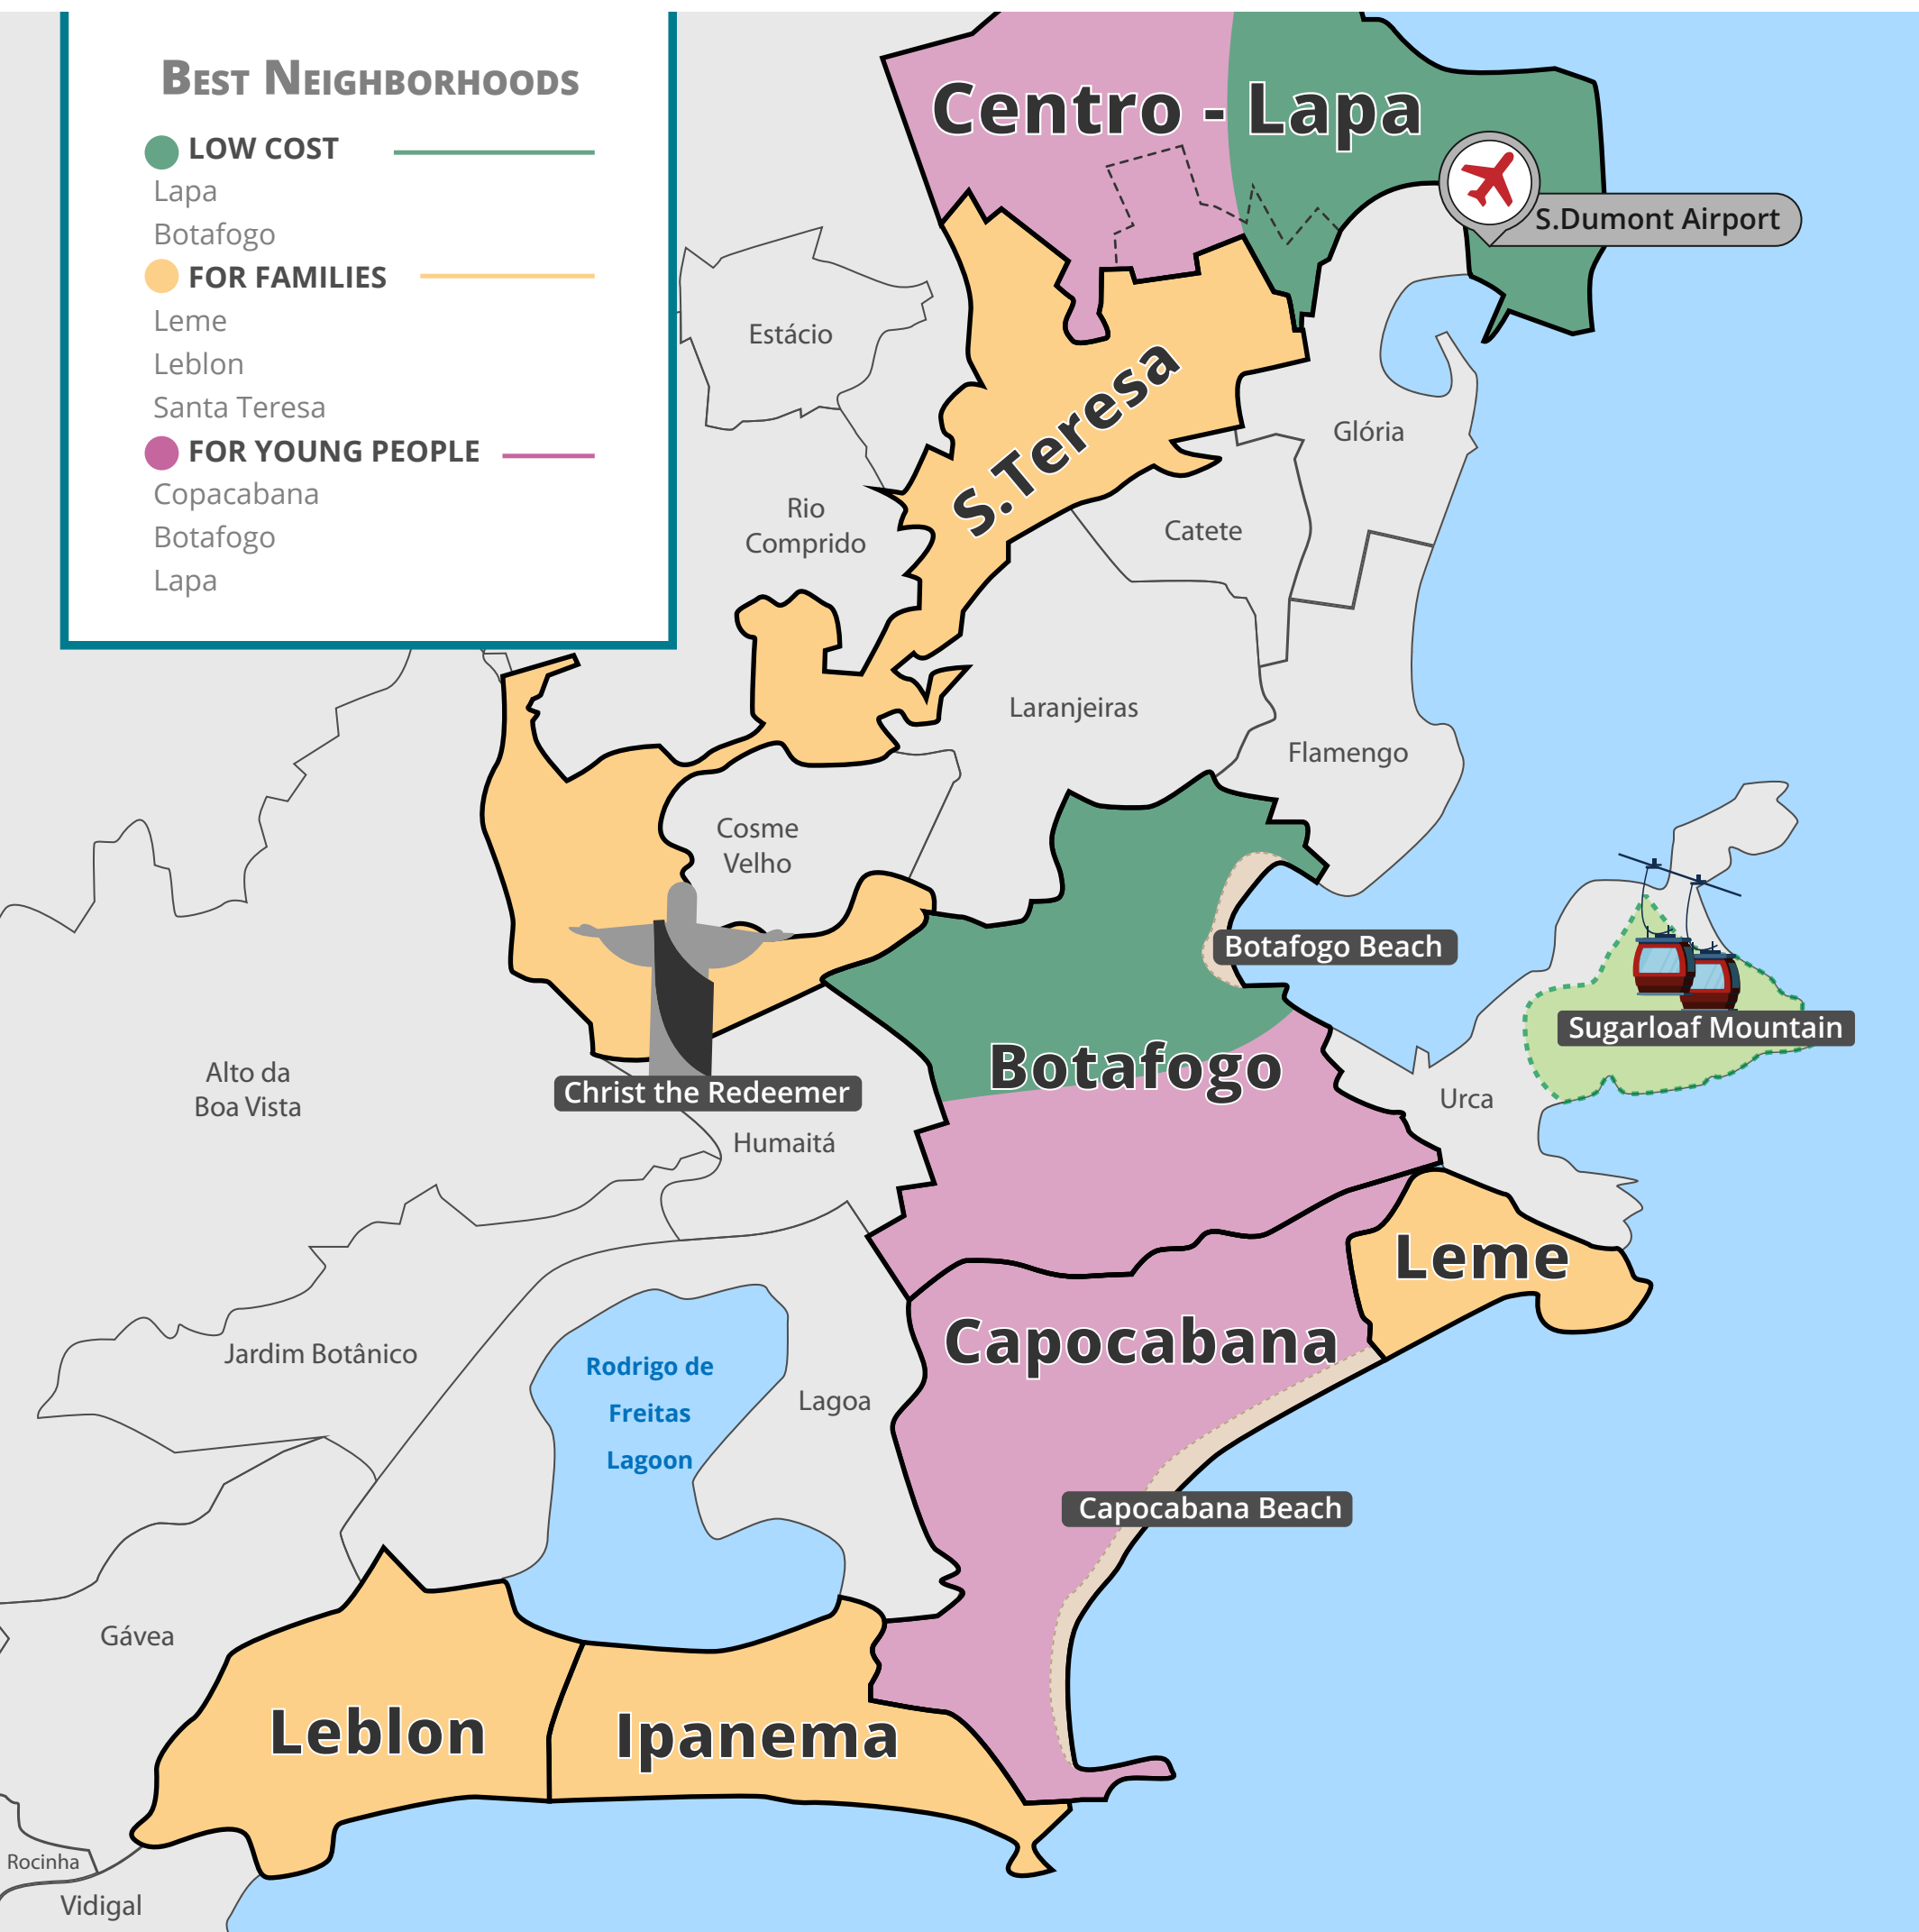

RIO DE JANEIRO

neighborhoods map

WHERE SLEEP

BEST NEIGHBORHOODS

LOW COST

- Lapa
- Botafogo

FOR FAMILIES

- Leme
- Leblon
- Santa Teresa

FOR YOUNG PEOPLE

- Copacabana
- Botafogo
- Lapa

RIO DE JANEIRO

WHERE SLEEP