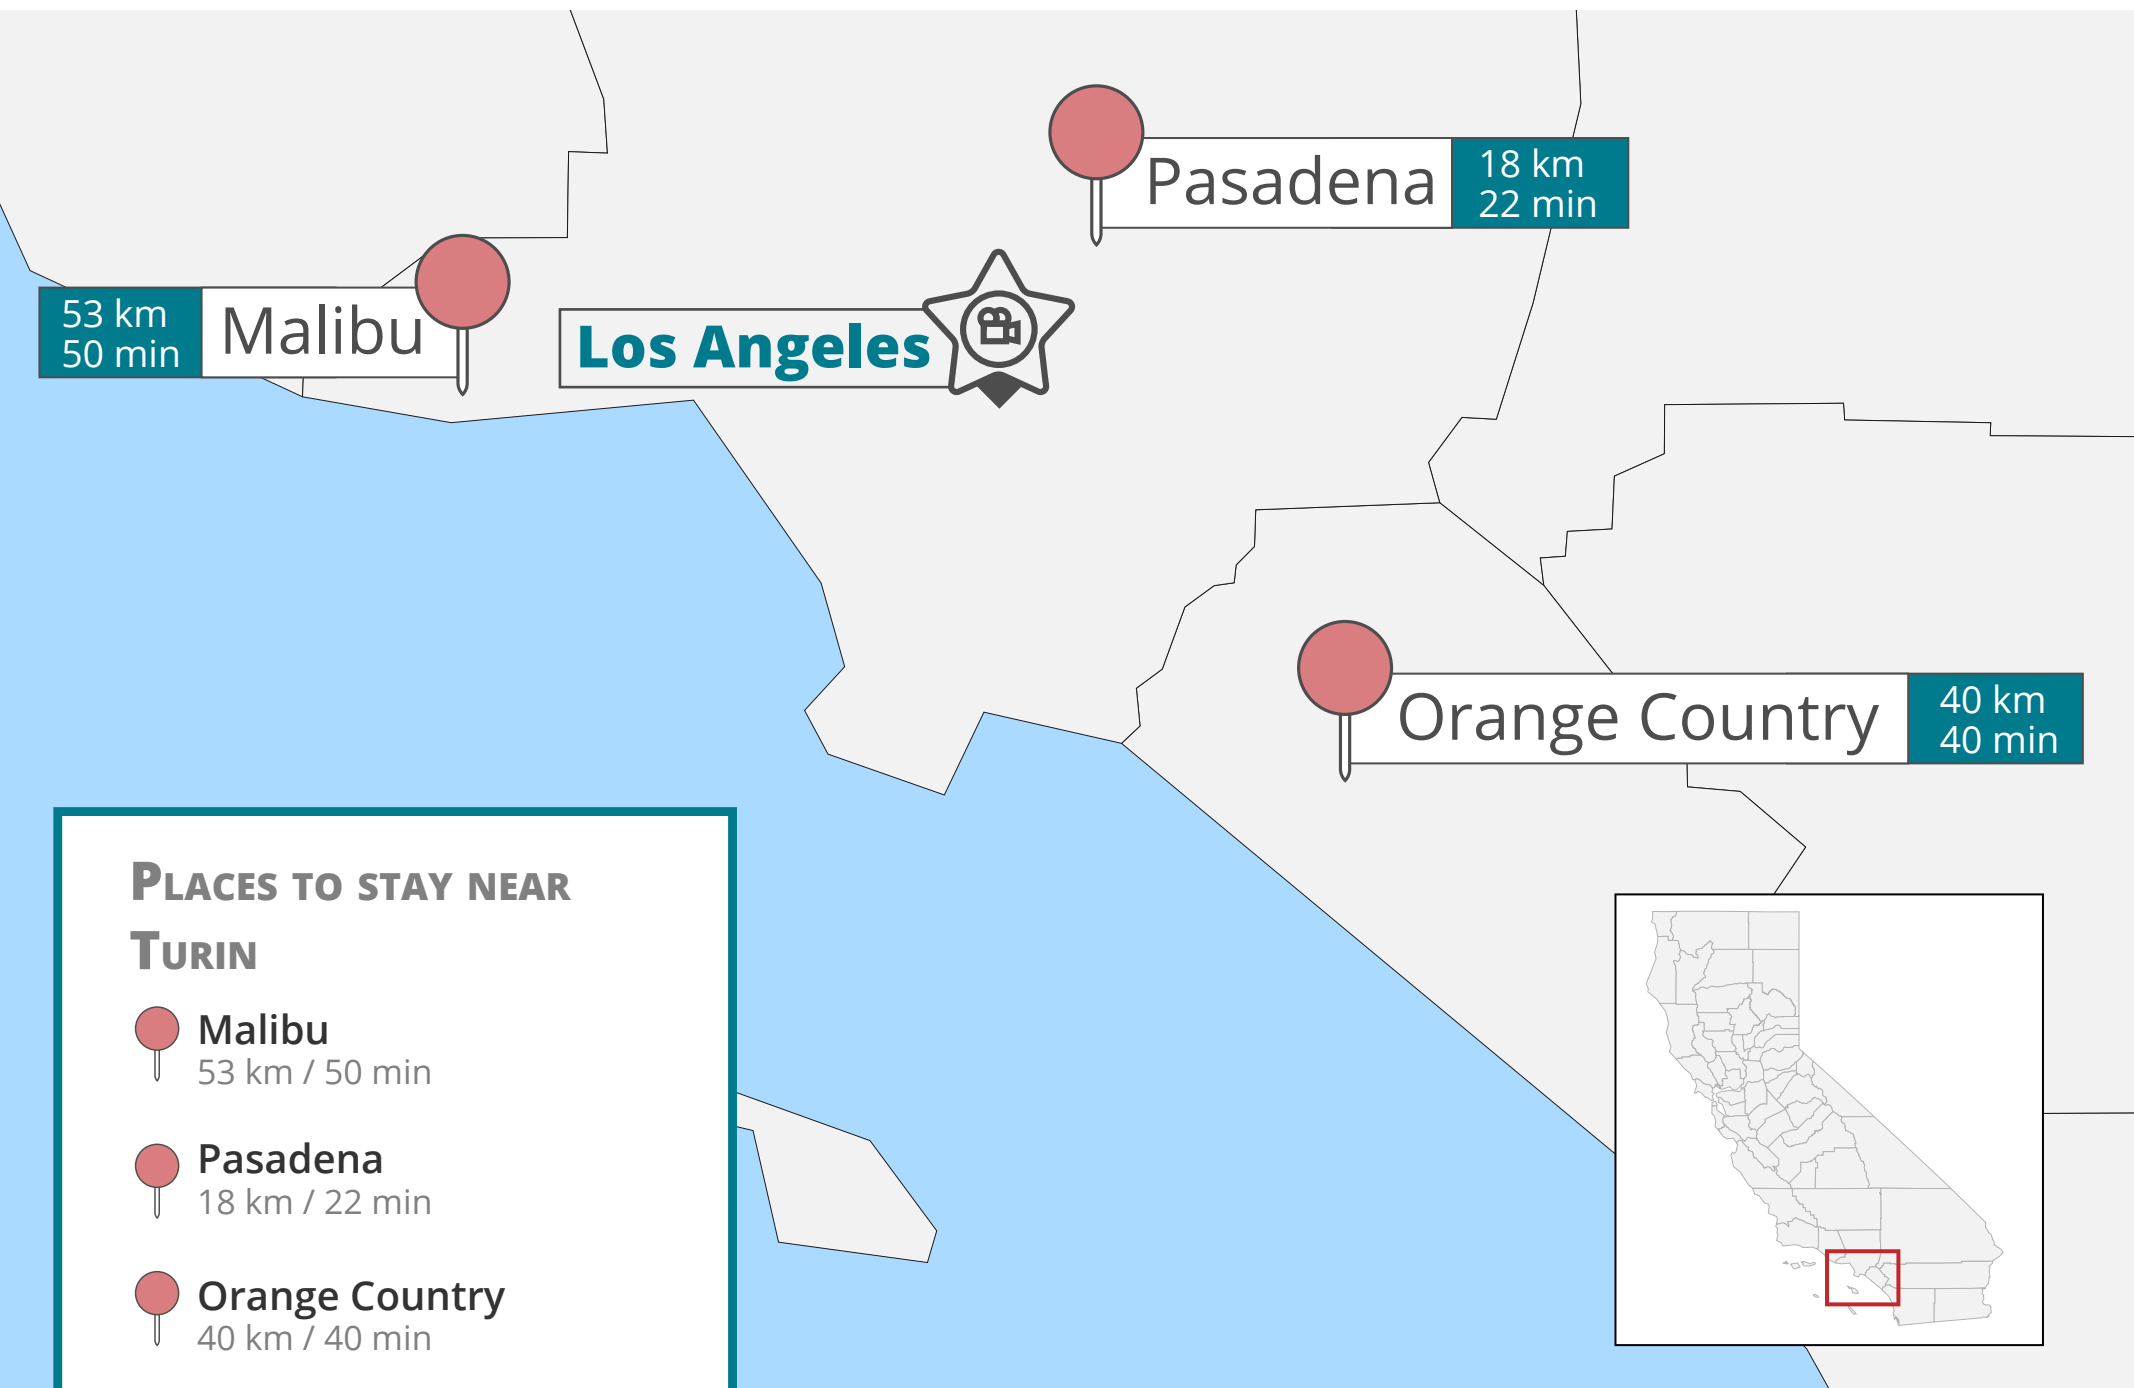

a circa 50 km da Hollywood

BEST NEIGHBORHOODS

- **LOW COST**
 - Downtown
 - Long Beach
- **FOR FAMILIES**
 - Downtown
 - Hollywood
 - West Hollywood
 - Beverly Hills e Bel Air
- **FOR YOUNG PEOPLE**
 - Hollywood
 - Santa Monica
 - Long Beach
- **NOT RECOMMENDED**

PLACES TO STAY NEAR TURIN

- **Malibu**
53 km / 50 min
- **Pasadena**
18 km / 22 min
- **Orange Country**
40 km / 40 min