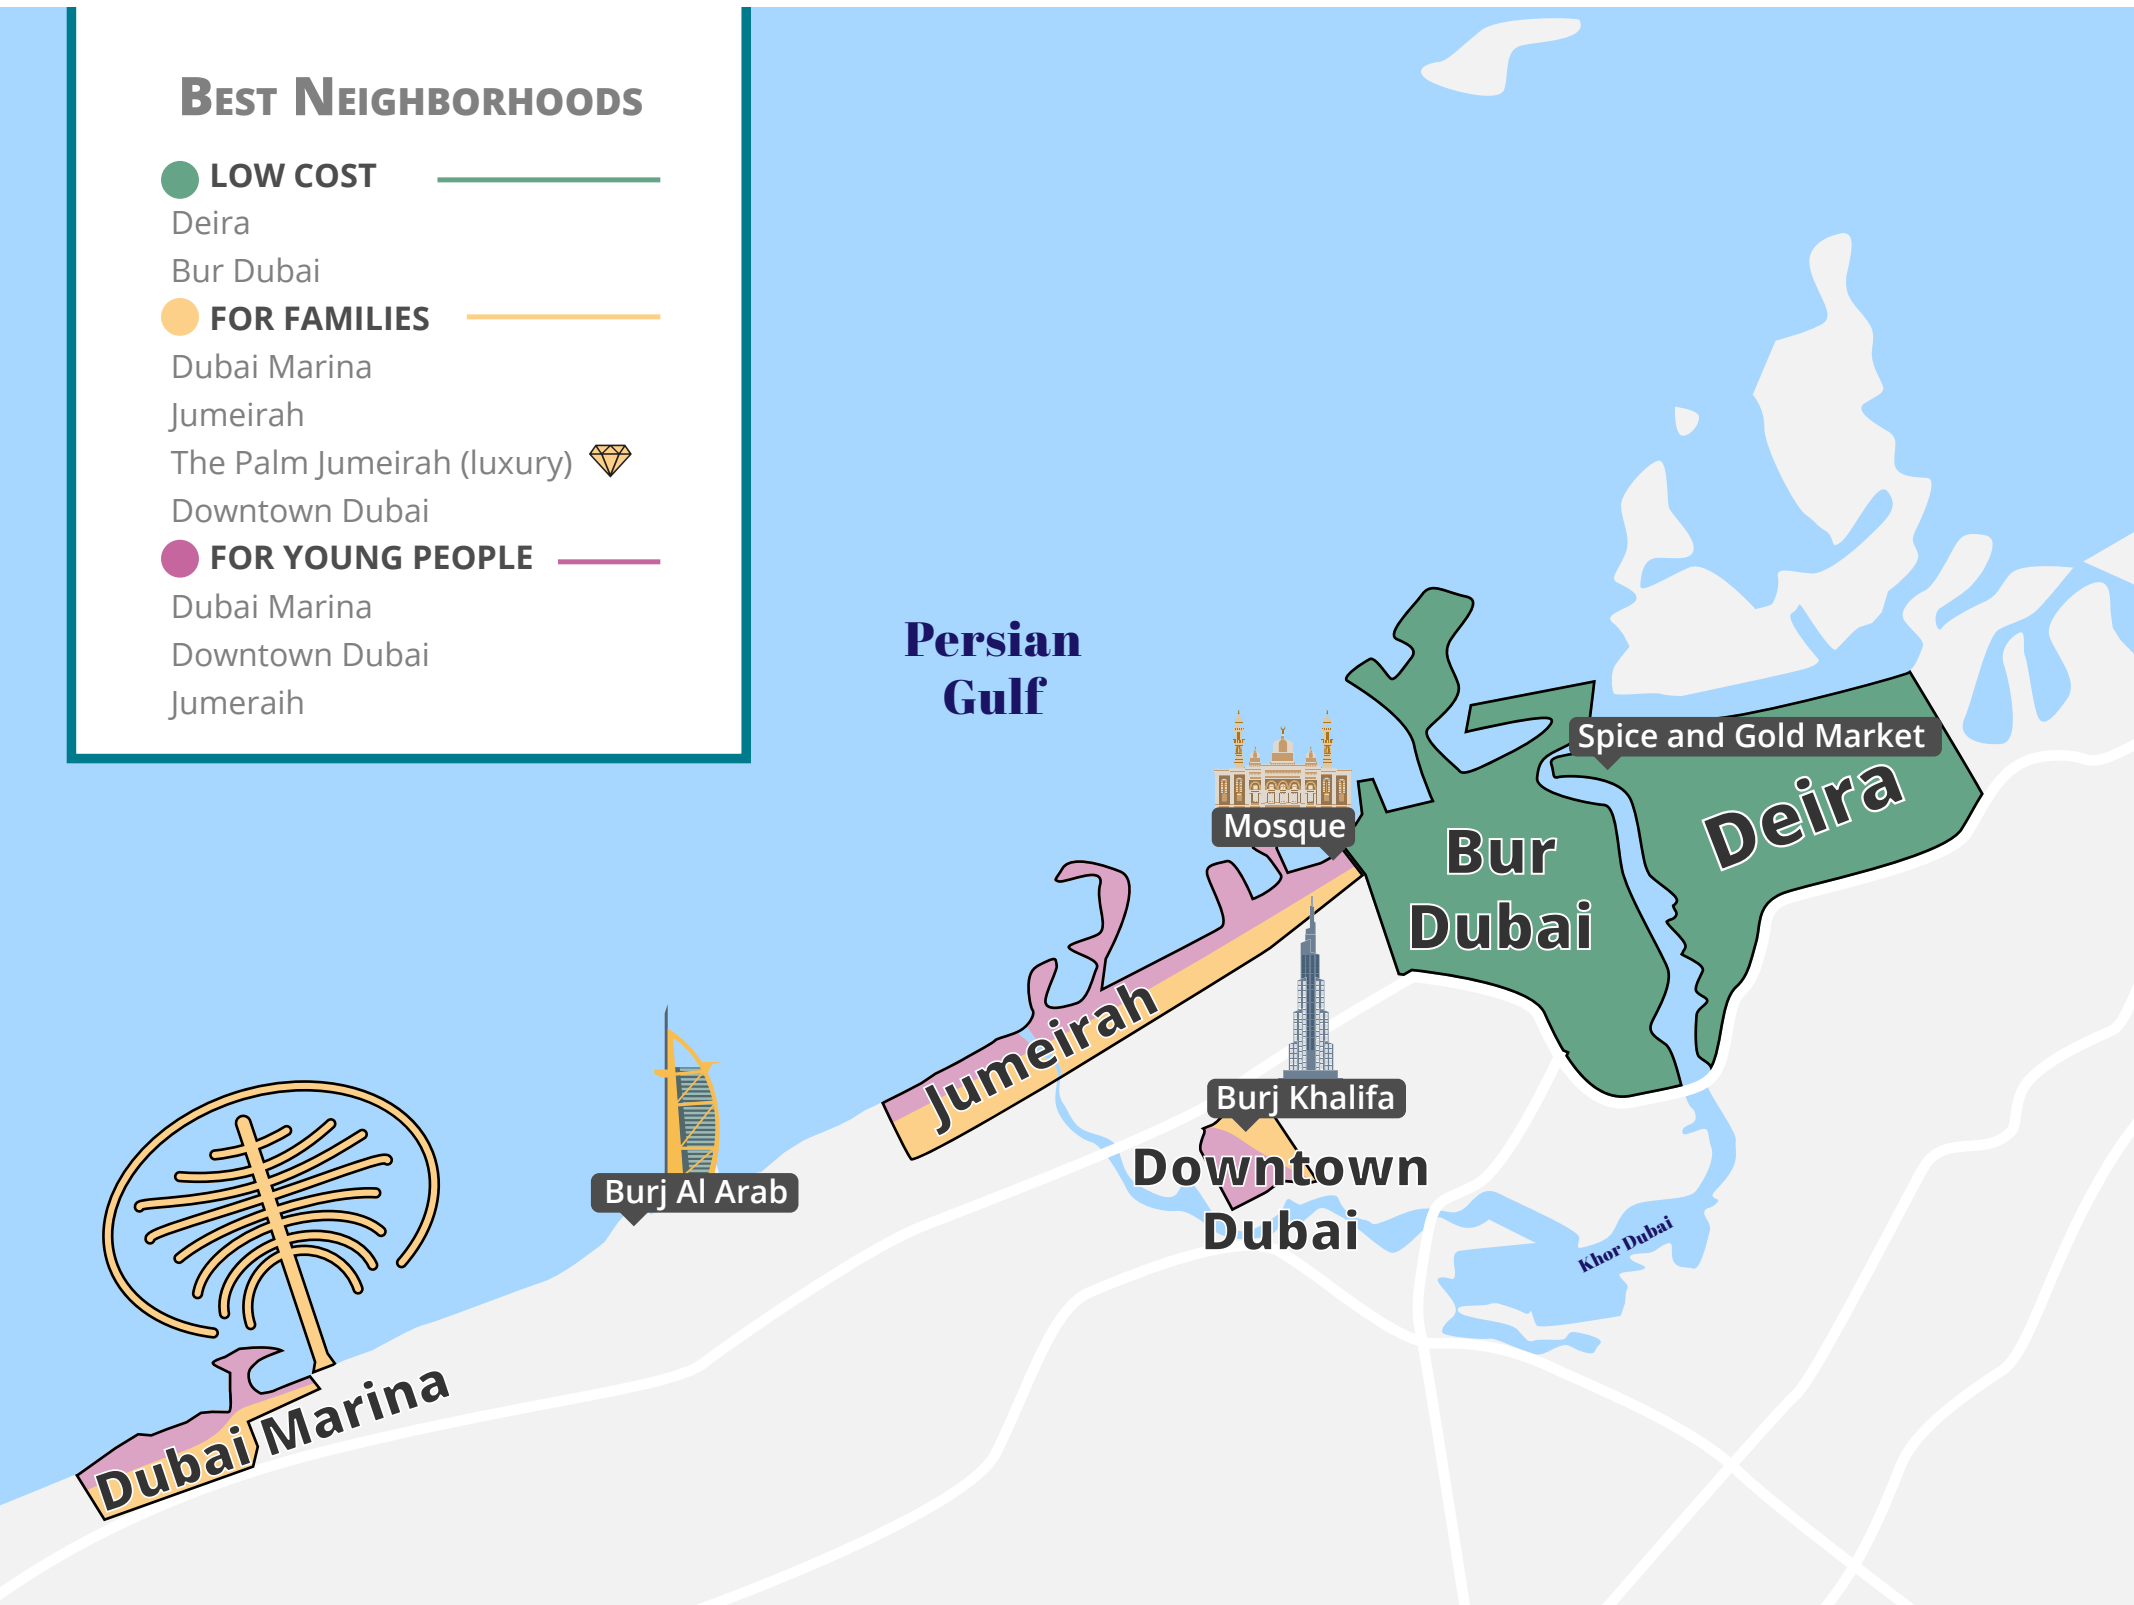

DUBAI

neighborhoods map

BEST NEIGHBORHOODS

● LOW COST

Deira

Bur Dubai

● FOR FAMILIES

Dubai Marina

Jumeirah

The Palm Jumeirah (luxury) 

Downtown Dubai

● FOR YOUNG PEOPLE

Dubai Marina

Downtown Dubai

Jumeraih

DUBAI