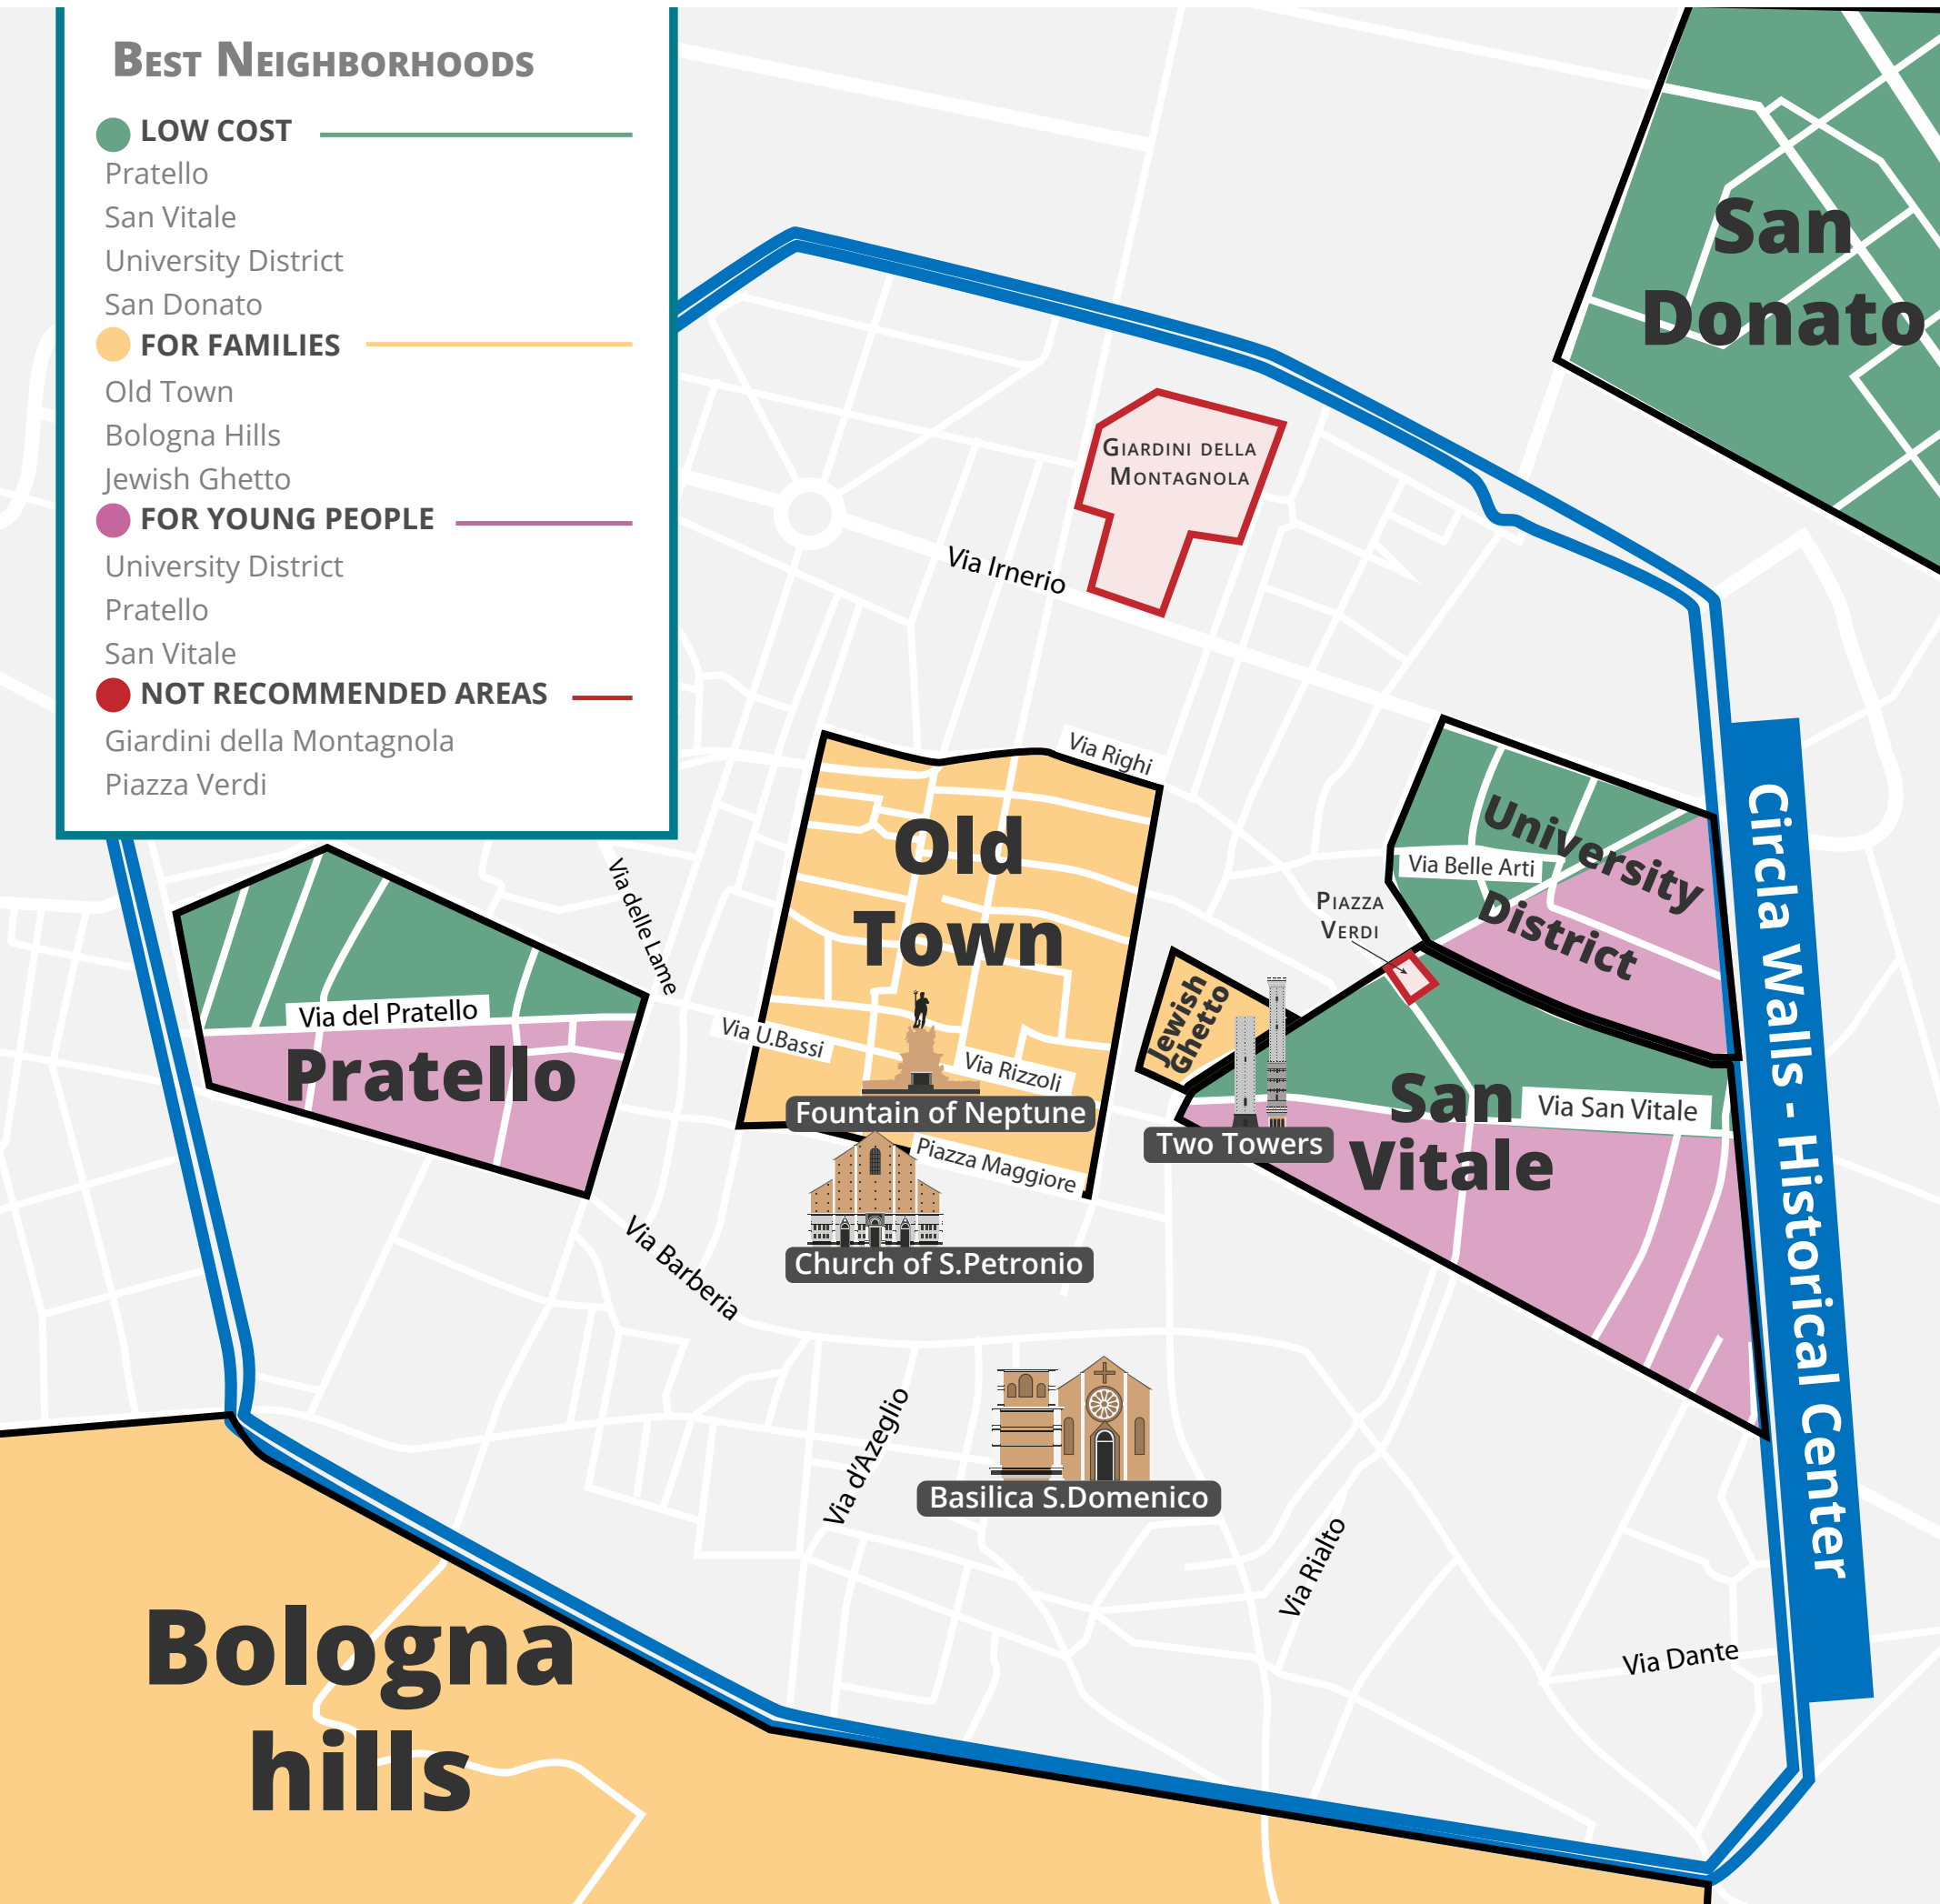

BOLOGNA

neighborhoods map

BEST NEIGHBORHOODS

LOW COST

- Pratello
- San Vitale
- University District
- San Donato

FOR FAMILIES

- Old Town
- Bologna Hills
- Jewish Ghetto

FOR YOUNG PEOPLE

- University District
- Pratello
- San Vitale

NOT RECOMMENDED AREAS

- Giardini della Montagnola
- Piazza Verdi

NEIGHBORHOODS

Borgo Panigale - Reno

Navile

San Donato - San Vitale

Savena

Santo Stefano

Porto - Saragozza

Rioni Sconsigliati